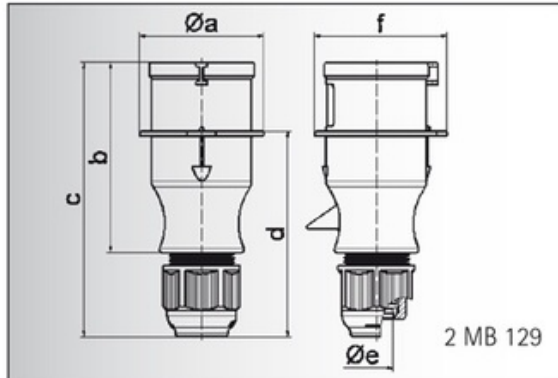

Material

Material of Enclosure	Polyamide
Contact / Contact Carrier	contact carrier made of polyamide, the contacts are brass
Weight/pcs	0.120 kg
Packaging unit	10 ST

Ampere	16	16	16	32	32	32
Polzahl	3	4	5	3	4	5
a ø	54,0	60,0	66,0	71,0	71,0	80,0
b	94,5	98,0	101,0	115,0	115,0	119,0
c	138,0	142,0	145,0	170,0	170,0	174,0
d	101,5	105,5	108,5	124,0	124,0	128,0
e ø	18,0	18,0	18,0	23,0	23,0	23,0
f	56,6	64,0	71,0	76,0	76,0	85,0
Leiter mm² min	1	1	1	2,5	2,5	2,5
Leiter mm² max	2,5	2,5	2,5	6	6	6