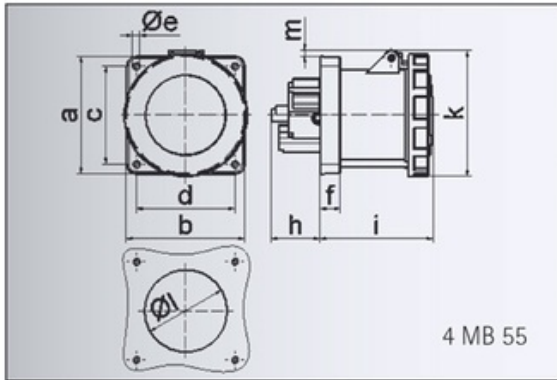

Ampere	125	125	125
Polzahl	3	4	5
a	120,0	120,0	120,0
b	120,0	120,0	120,0
c	100,0	100,0	100,0
d	100,0	100,0	100,0
e Ø	6,5	6,5	6,5
f	21,0	21,0	21,0
h	50,0	50,0	50,0
i	117,0	117,0	117,0
k	129,0	129,0	129,0
l Ø	104,0	104,0	104,0
m	6,0	6,0	6,0
Leiter mm² min	25	25	25
Leiter mm² max	70	70	70