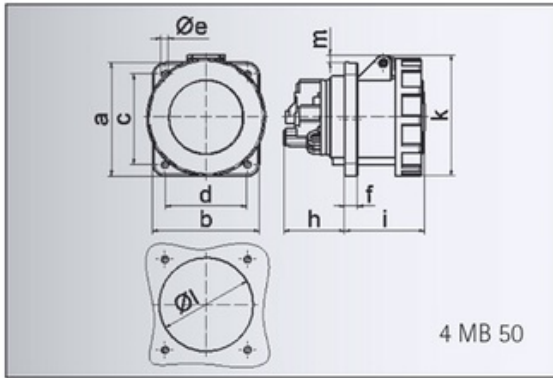

Ampere	63	63	63
Polzahl	3	4	5
a	107,0	107,0	107,0
b	100,0	100,0	100,0
c	85,0	85,0	85,0
d	77,0	77,0	77,0
e ø	6,5	6,5	6,5
f	12,0	12,0	12,0
h	56,5	56,5	56,5
i	76,0	76,0	76,0
k	113,0	113,0	113,0
l ø	88,0	88,0	88,0
m	7,0	7,0	7,0
Leiter mm² min	6	6	6
Leiter mm² max	25	25	25