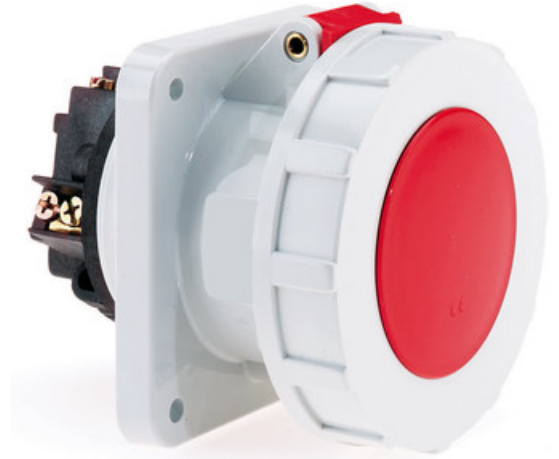

# panel mounting socket outlet, straight - flange 107x100 fixing centers 85x77

## Product description

Order number	13104
EAN/pcs	4024941131049
Product Group	GT panel mounting socket outlet straight
Amperage	63A
Poles	5p (3p+N+PE)
Earth 'Clock' Position	6 h
Voltage	200/346 up to 240/415V
Frequenz	50 and 60Hz
Protection	IP67
Color code	red RAL 3000
Connection Design	screw terminal as box terminal with Kontex-contact
Max. conductor	25.0 mm <sup>2</sup>